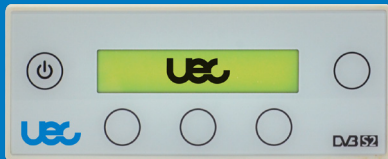

Home. Wherever you are.

HALO Auto Satellite Dish

Australian VAST™ certified

Flush Mount Indoor Control Unit

Enjoy your shows Everywhere

- Easy to Operate,
- One Touch Operation,
- Integrated solution with UEC VAST™ Receiver,
- Run two UEC VAST™, plus Pay TV Receivers from single HALO Dish with Quad LNB support,
- Dedicated after sales support,
- Built in GPS and Auto Skew adjustment,
- Single cable connection to Satellite Dish (minimum to support a single receiver).

Locate your nearest stockist
www.uec.com.au

SATELLITE SPECS

Frequency Range: Ku-band	Antenna Gain: 39.5dB
GPS Interface: Built-in	Channel: 52
DVB-S2 Compatible	LNB Outputs: 4
Polarization: Vertical / Horizontal	Elevation Range: 0° - 140°
Azimuth Range: 0° - 360°	Skew Range: -90° - +90°
Mechanical Accuracy: 0.67°	Survival Wind: 180km/h
Operation Temperature: -25° - +60°	Operation Power: 9 - 30VDC
Storage Temperature: -25° - +80°	Humidity Limit: 95% R.H
Water Ingress: IPX6	Skew Control: Manual / Automatic
Satellite Coverage: Australia Wide (Full Coverage)	
Warranty: 2 years (*3 if installed by authorised agent)	

HARDWARE

Dish Dimensions: 85cm x 93cm	Dish and Motor Weight: 15kg
Required Roof Area: Refer to Constraints Drawings	

Find the Constraints Drawings Here
www.uec.com.au/satellite-dish-docs

A true end-to-end solution