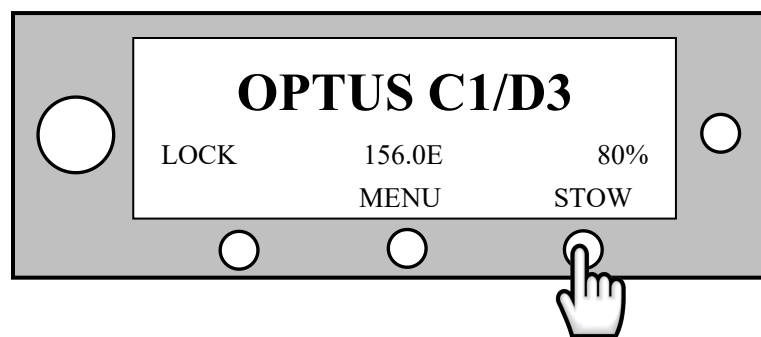

9. Stow system

- If you use ignition stow function you install at vehicle, the system will automatically shut down dish on vehicle startup.
- **OR** press **STOW**. Antenna system will retract to shut down position.
- **Before you driving, please confirm the dish is completely retract to shut down position.**