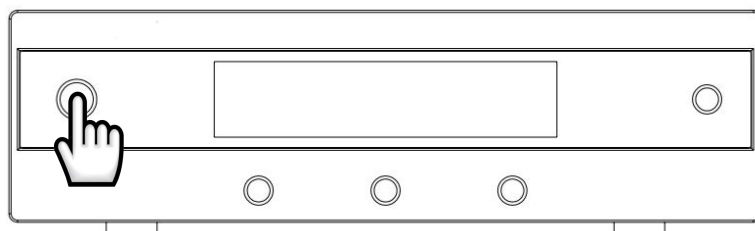

10. Turn off system

- Press **Power** can turn off the system.