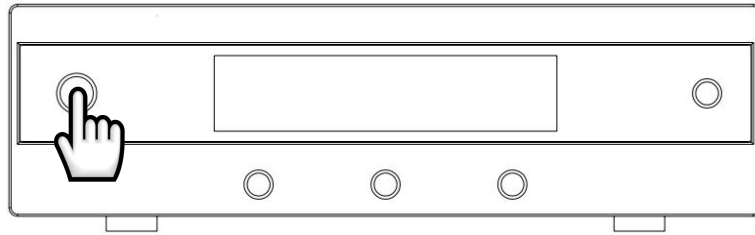

3. Mount the IDU

- Dry place is required for IDU to be mounted.
- Drill the mounting holes prepare the site for installation.

4. Power cable

- Red : Positive of battery (VBAT+)
- Black : Cathode of battery (VBAT-)
- Yellow : Ignition (+)

5. Wiring diagram

HALO 60cm DISH Quick Start Guide

6. Turn on system

- Turn On Power The antenna system will retract to shut down position and enter into **Sleep Mode**. The power consumption is very low.