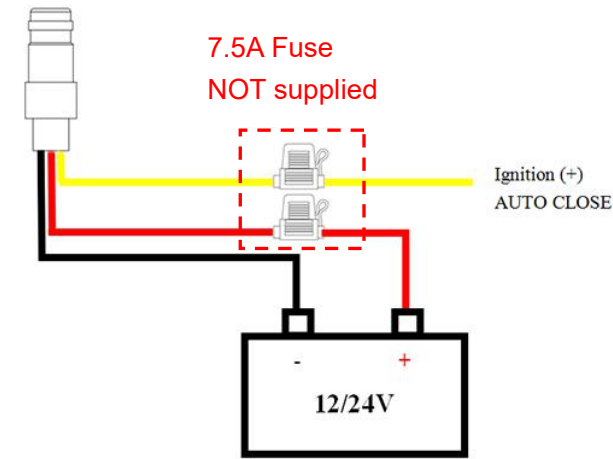

2. Mount the ODU

- Drill the mounting holes and cable access hole to prepare the site for installation.
- Ensure that all screw fixings are covered with sealant to ensure that there are no leaks into the RV.

3. Mount the IDU

- Dry place is required for IDU to be mounted.
- Drill the mounting holes prepare the site for installation.

4. Power cable

- Red : Positive of battery (VBAT+)
- Black : Cathode of battery (VBAT-)
- Yellow : Ignition (+)