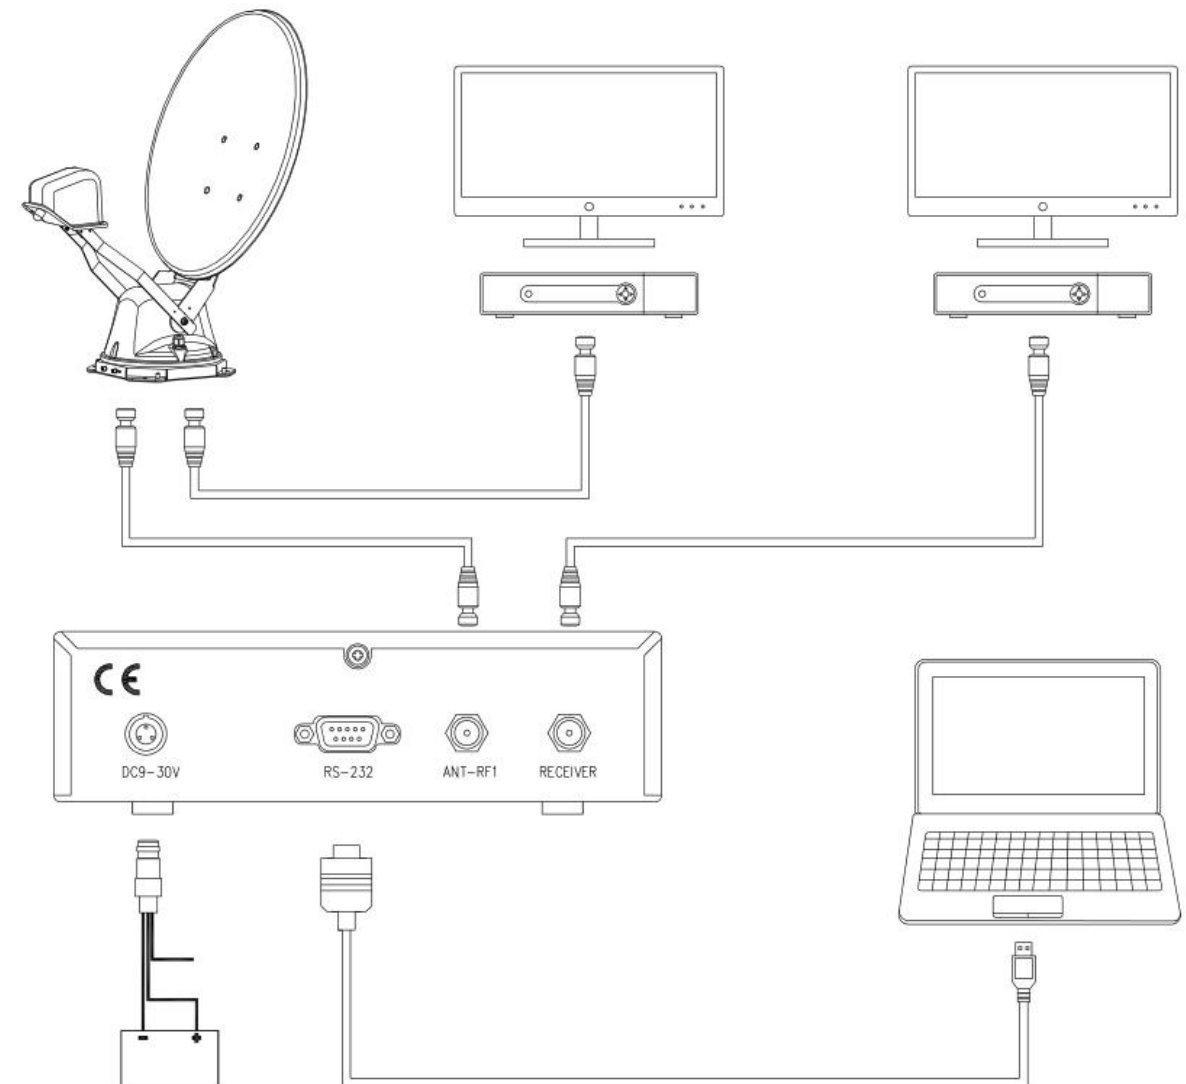

2. Mount the ODU

- Drill the mounting holes and cable access hole to prepare the site for installation.
- Ensure that all screw fixings are covered with sealant to ensure that there are no leaks into the RV.

3. Mount the IDU

- Dry place is required for IDU to be mounted.
- Drill the mounting holes prepare the site for installation.

4. Power cable

- Red : Positive of battery (VBAT+)
- Black : Cathode of battery (VBAT-)
- Yellow : Ignition (+)

5. Wiring diagram

HALO 60cm DISH Quick Start Guide

6. Turn on system

- Turn On Power The antenna system will retract to shut down position and enter into **Sleep Mode**. The power consumption is very low.

7. Deploy system

- Press **DEPLOY** will deploy system. Then antenna will lock onto target satellite automatically.

8. One-button to change the target satellite

- Press **Function** key can change the target satellite which you want in the list.
- Wait for 3 second, the target satellite will be selected automatically and tracked by the antenna.
- And it will return to **Normal Mode** automatically at the same time.