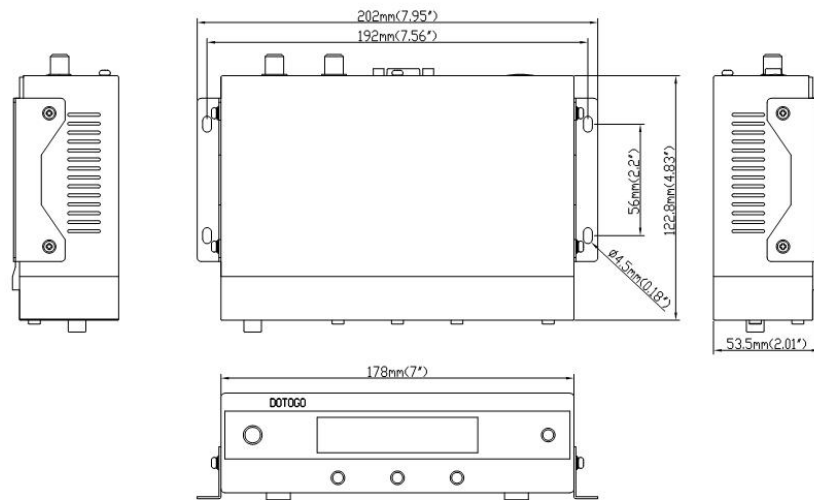

1. Select a location for the ODU

- Pick an area on the roof of your mobile home that will allow the ODU to be mounted as flat and level and strong as possible. With good support that will permit the dish, once fitted and raised, to have a full 360 degree rotation and elevation range.
- Mind the direction of Travel.

2. Mount the ODU

- Drill the mounting holes and cable access hole to prepare the site for installation.
- Ensure that all screw fixings are covered with sealant to ensure that there are no leaks into the RV.

3. Mount the IDU

- Dry place is required for IDU to be mounted.
- Drill the mounting holes prepare the site for installation.

4. Power cable

- Red : Positive of battery (VBAT+)
- Black : Cathode of battery (VBAT-)
- Yellow : Ignition (+)