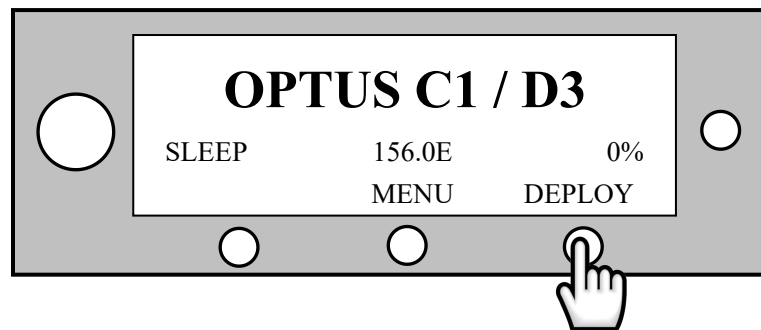

3. Mount the IDU

- Dry place is required for IDU to be mounted.
- Drill the mounting holes prepare the site for installation.

4. Power cable

- Red : Positive of battery (VBAT+)
- Black : Cathode of battery (VBAT-)
- Yellow : Ignition (+)

5. Wiring diagram

HALO 60cm DISH Quick Start Guide

6. Turn on system

- Turn On Power The antenna system will retract to shut down position and enter into **Sleep Mode**. The power consumption is very low.

7. Deploy system

- Press **DEPLOY** will deploy system. Then antenna will lock onto target satellite automatically.

8. One-button to change the target satellite

- Press **Function** key can change the target satellite which you want in the list.
- Wait for 3 second, the target satellite will be selected automatically and tracked by the antenna.
- And it will return to **Normal Mode** automatically at the same time.