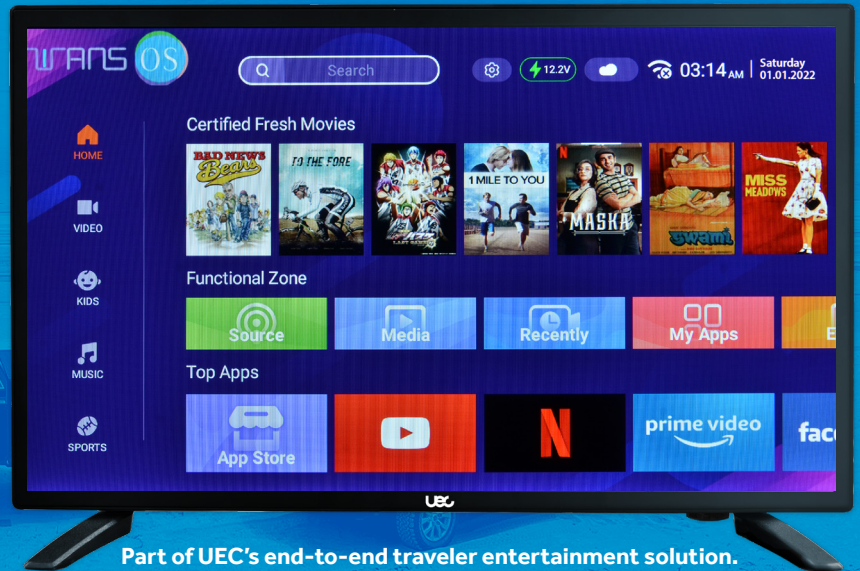

WIFI, Bluetooth, 2x HDMI (one with ARC support), twin USB's

Smart TV supporting Netflix, YouTube, Screen mirroring etc

Full HD

PVR ready

UEC's Full Product solution

Whether you're **at home or on the road**, UEC's full product solution has you covered. Enjoy your shows wherever you are. To give you Service Satisfaction, complete your VAST™ System with **UEC** Products.

Part of UEC's end-to-end traveler entertainment solution.

FEATURES

ELED 23.6 inch	Full HD 1920 x 1080 Widescreen	A-Grade Panel
Electronic Program Guide (EPG)	Live Record from TV to USB	Screen Mirroring Available