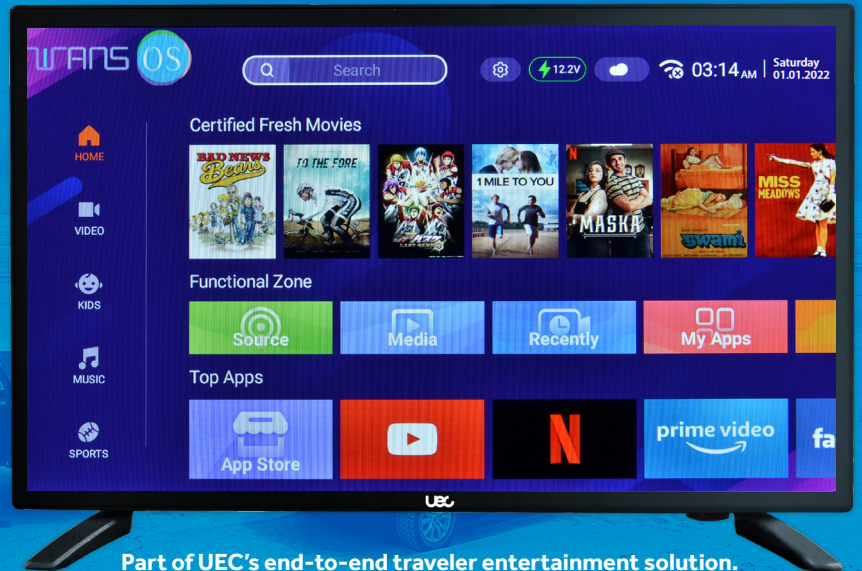

Home. Wherever you are.

Smart TV 24" HDTV

Part of UEC's end-to-end traveler entertainment solution.

Backed by NAS Australia's market leading after Sales and Customer service capability.

9Volt-32Volt DC, low power consumption. Ideal for caravans.

WIFI, Bluetooth, 2x HDMI (one with ARC support), twin USB's

Smart TV supporting Netflix, YouTube, Screen mirroring etc

Full HD

PVR ready

UEC's Full Product solution

Whether you're **at home or on the road**, UEC's full product solution has you covered. Enjoy your shows wherever you are. To give you Service Satisfaction, complete your VAST™ System with **UEC** Products.

Part of UEC's end-to-end traveler entertainment solution.

FEATURES

ELED 23.6 inch	Full HD 1920 x 1080 Widescreen	A-Grade Panel
Electronic Program Guide (EPG)	Live Record from TV to USB	Screen Mirroring Available